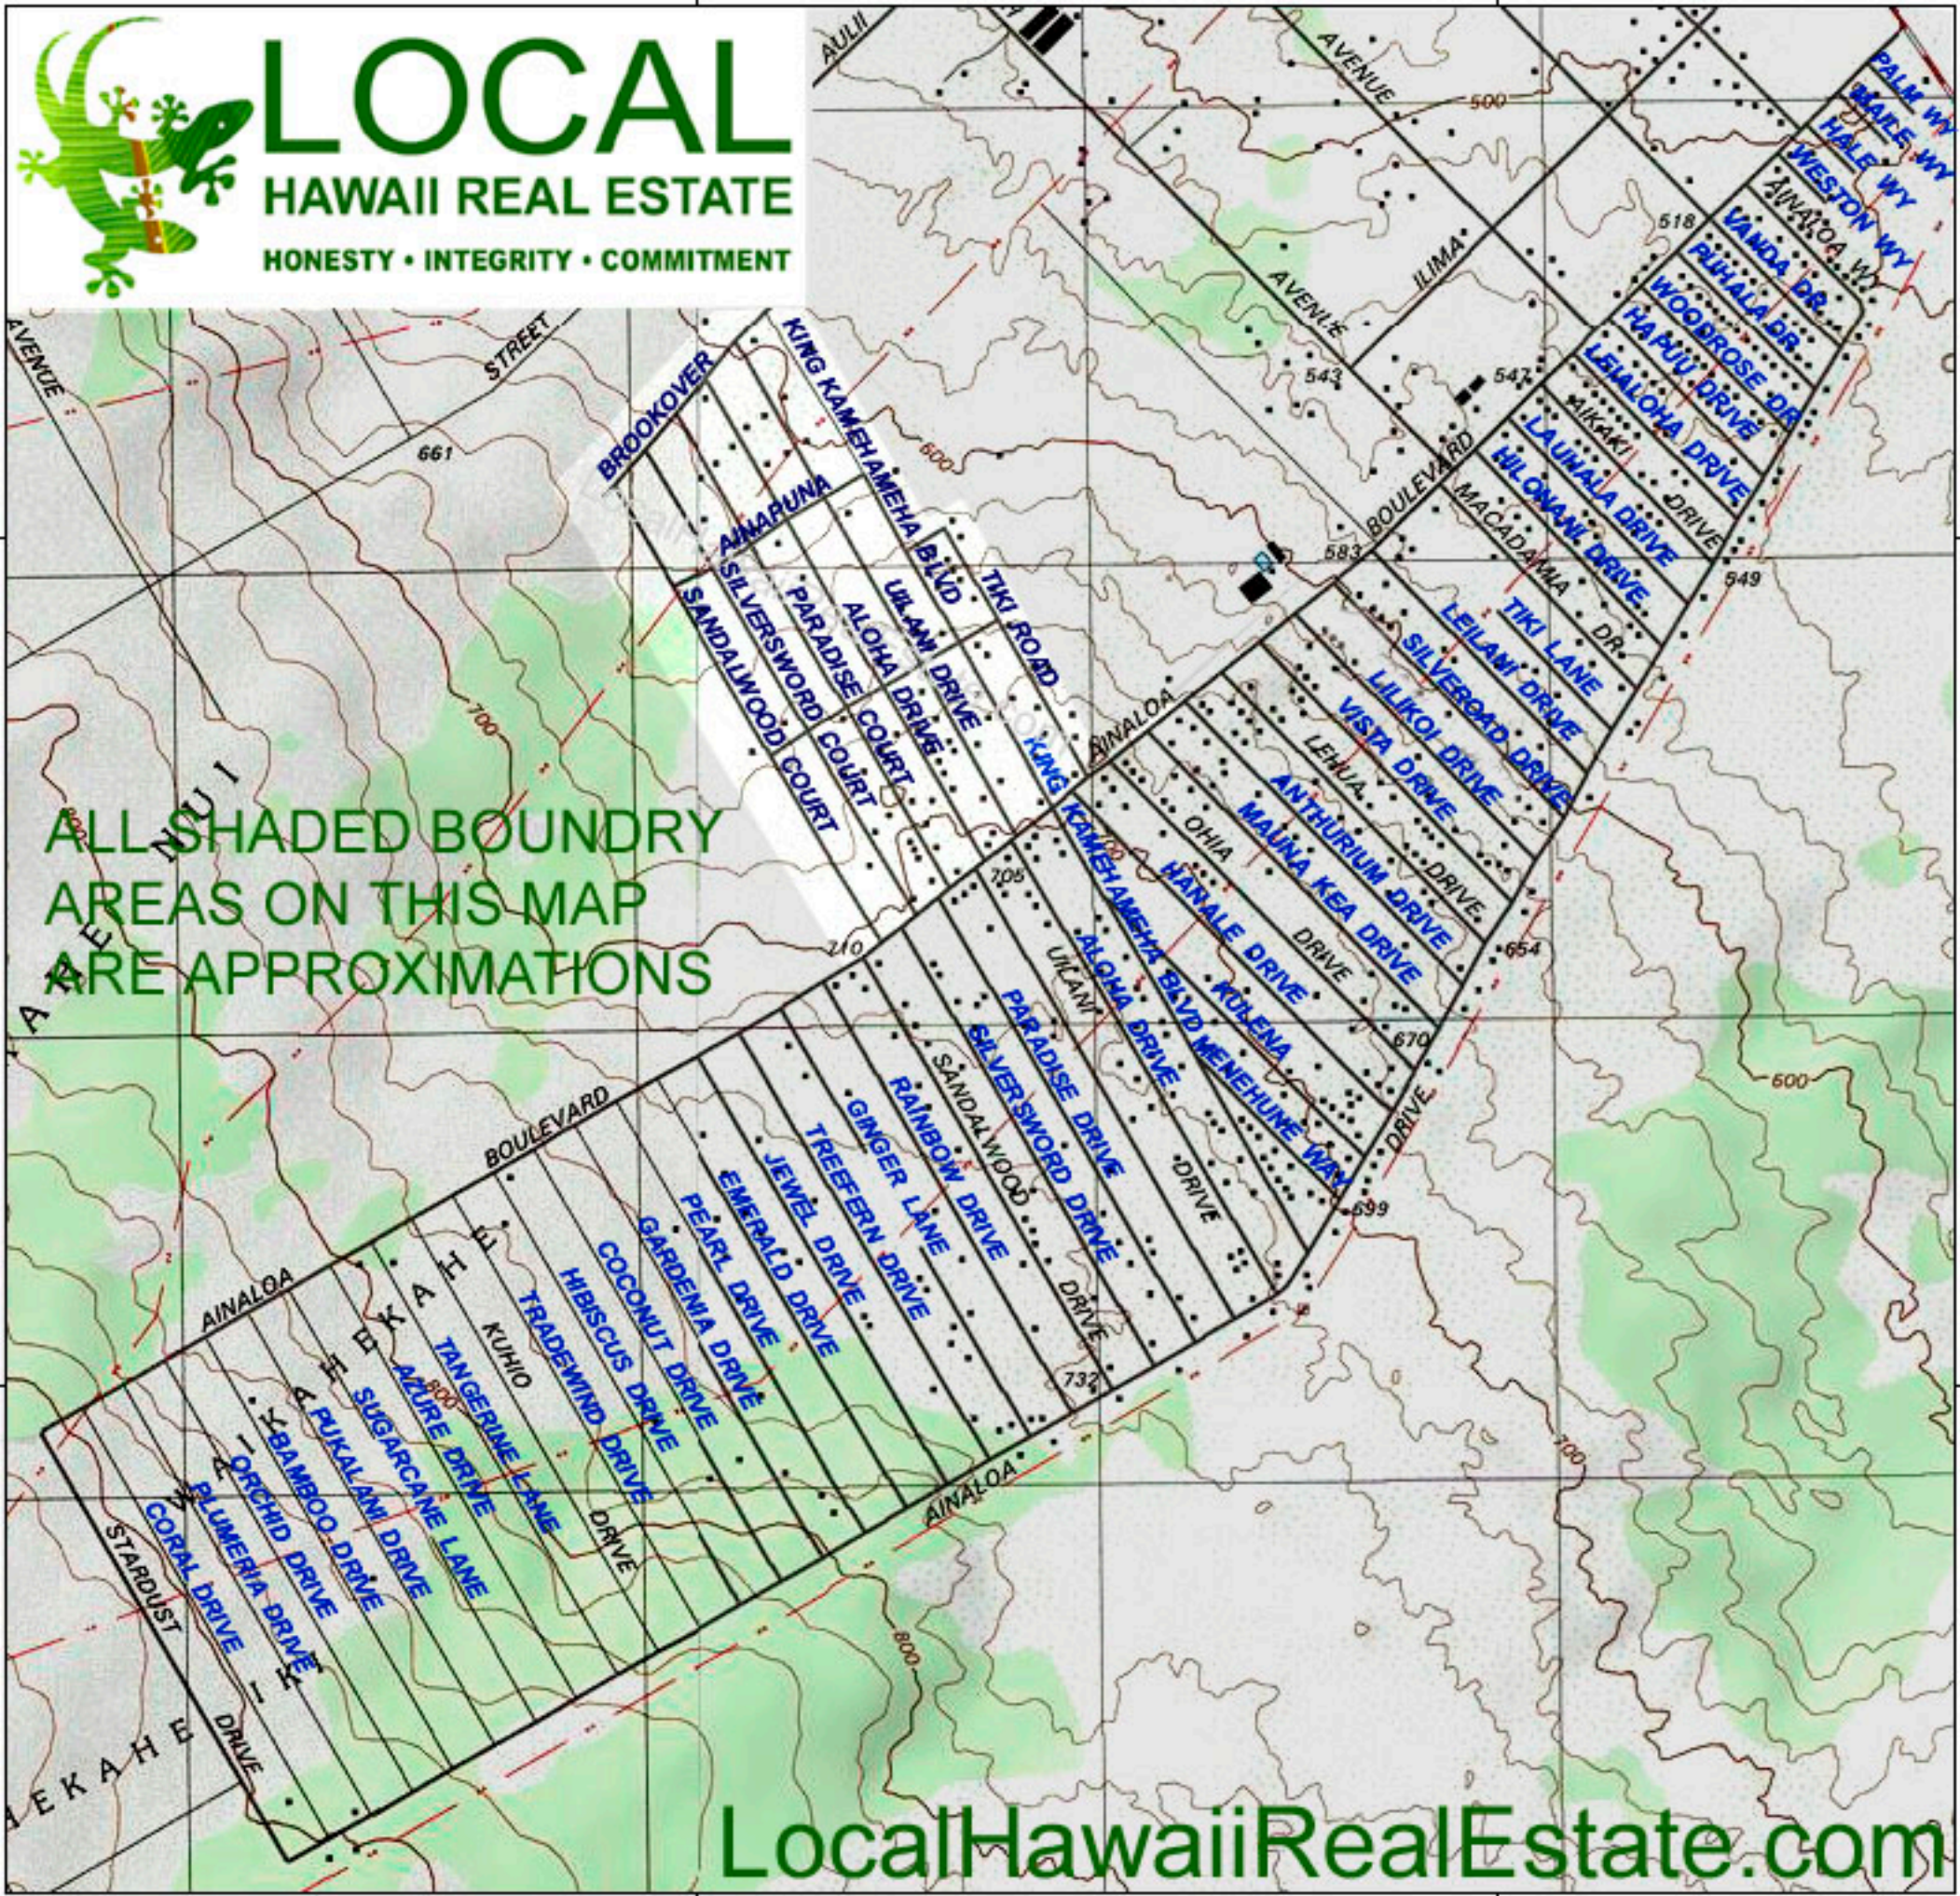

LOCAL
HAWAII REAL ESTATE
HONESTY • INTEGRITY • COMMITMENT

19°32,000' N

19°32,000' N

ALL SHADED BOUNDARY
AREAS ON THIS MAP
ARE APPROXIMATIONS

19°31,000' N

19°31,000' N

LocalHawaiiRealEstate.com