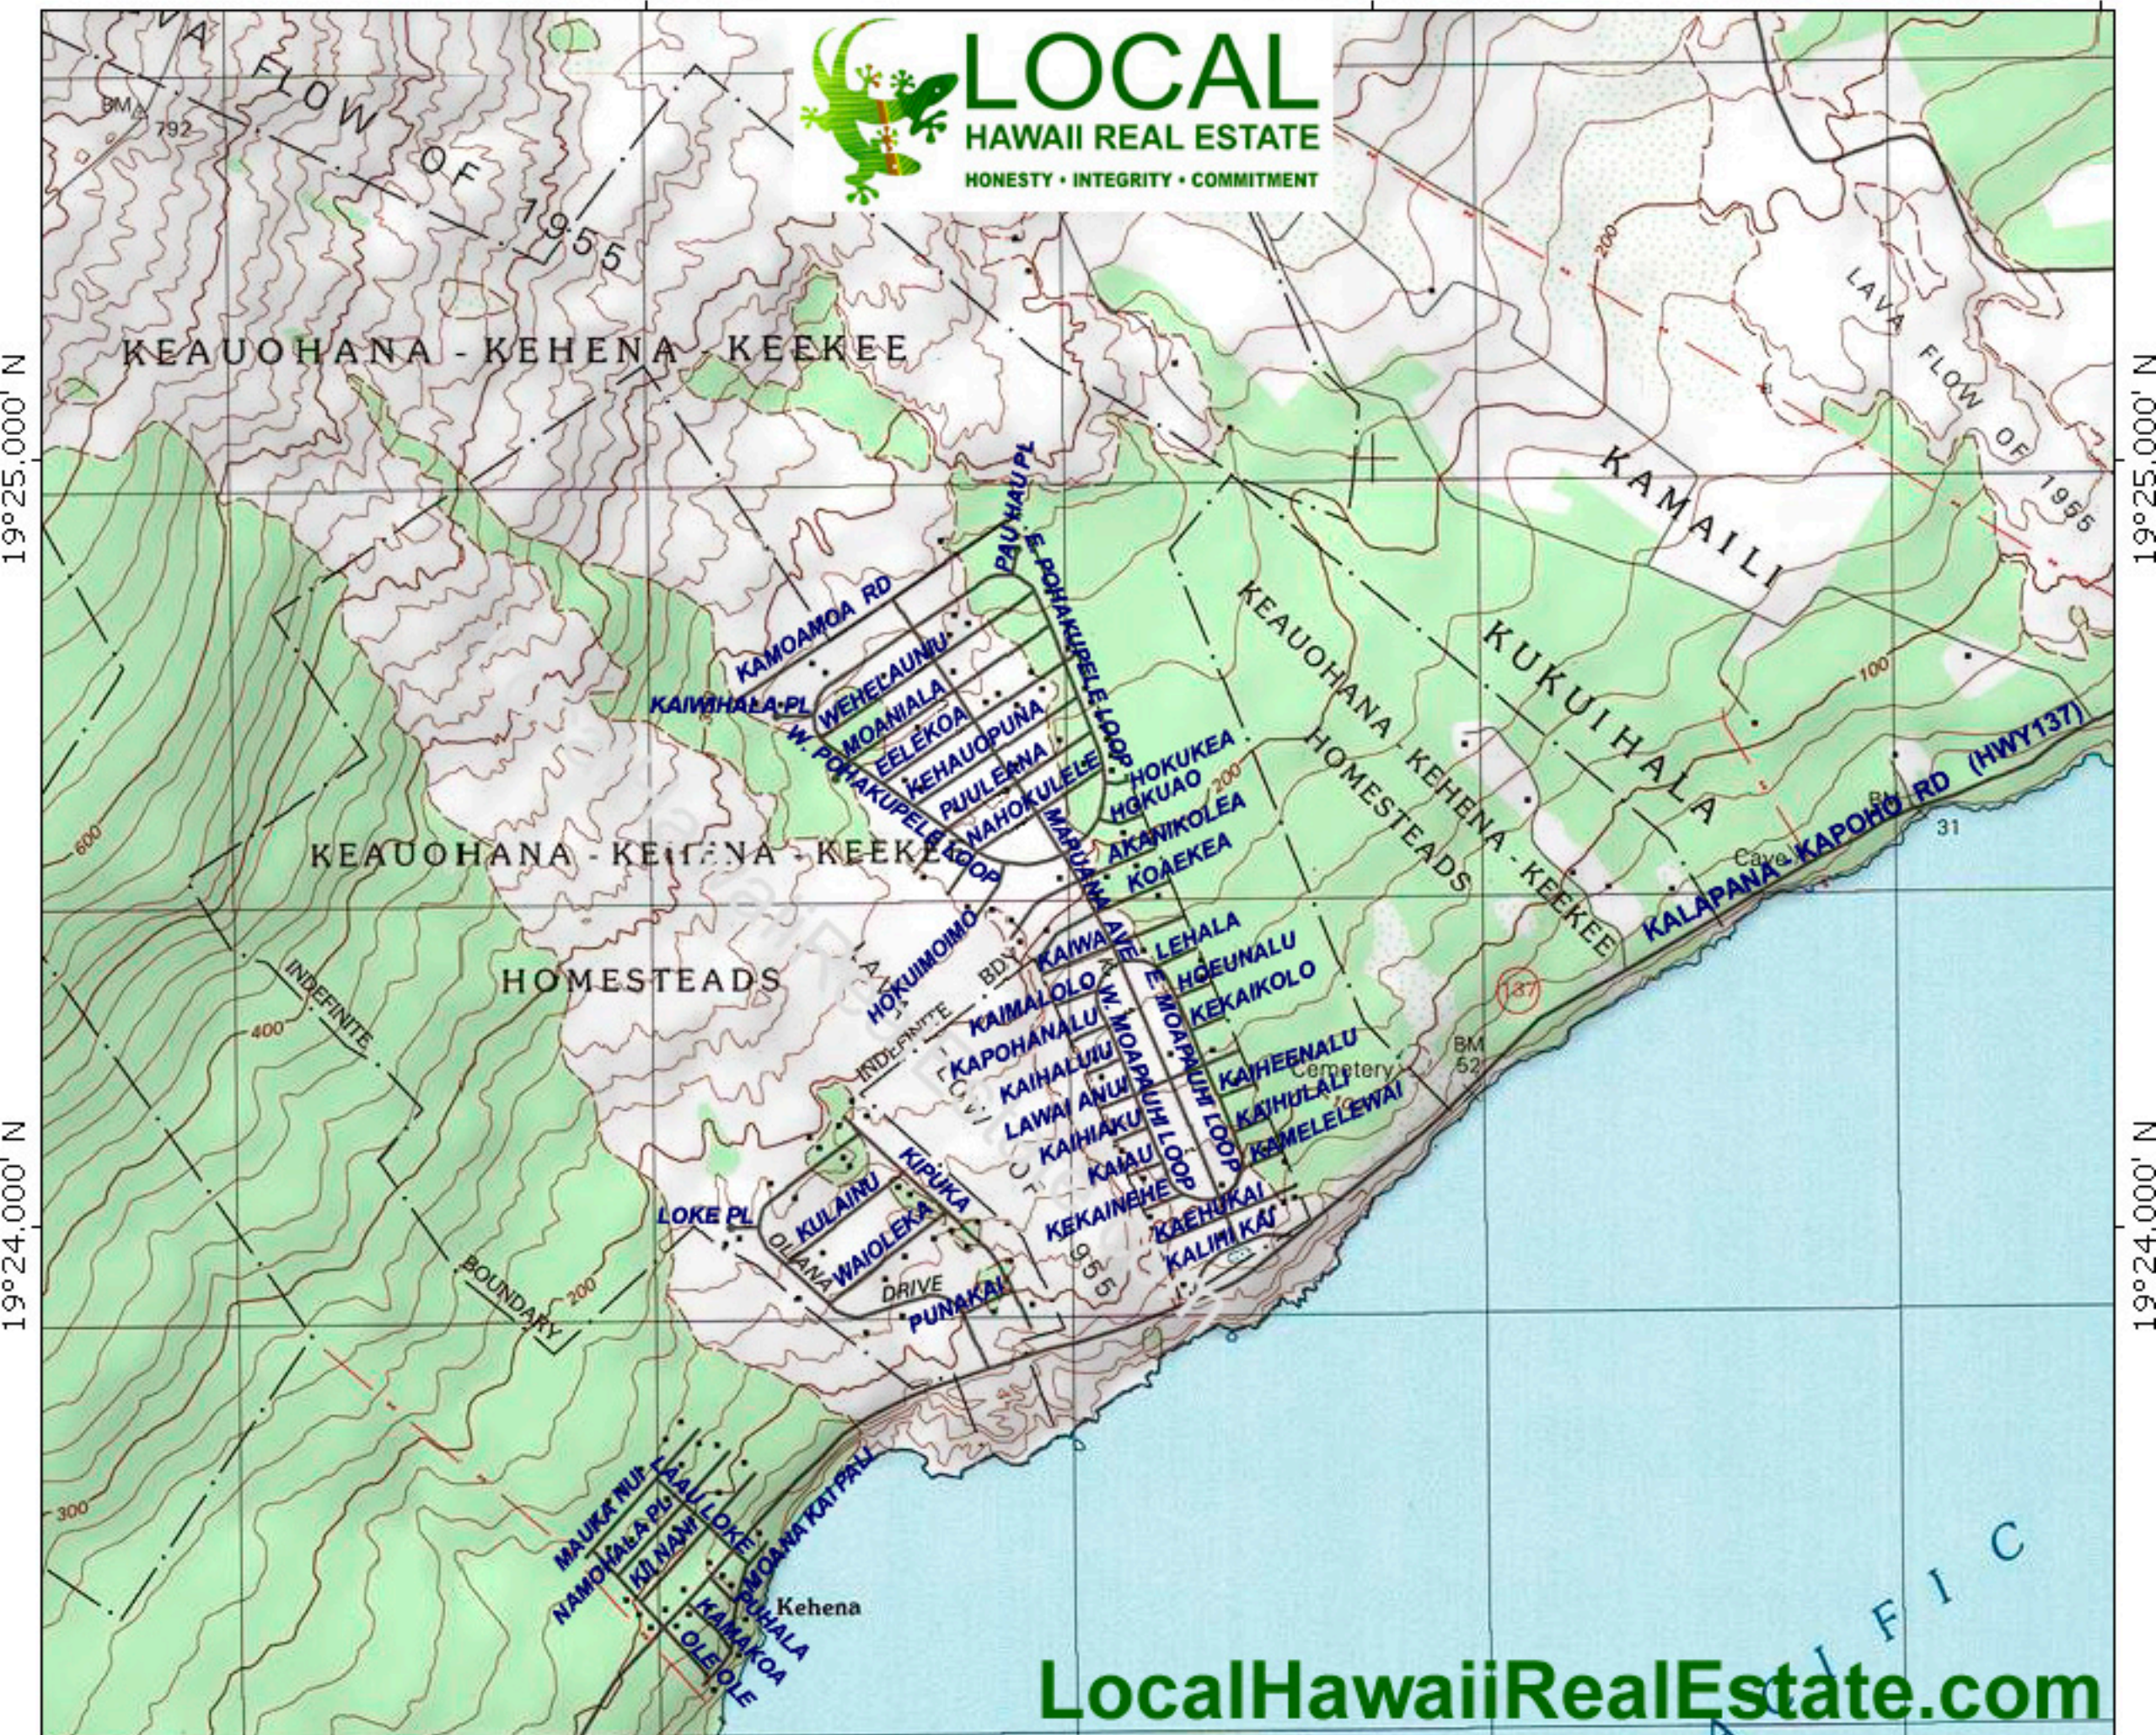

**LOCAL**  
HAWAII REAL ESTATE  
HONESTY • INTEGRITY • COMMITMENT

19°25.000' N

19°25.000' N

19°24.000' N

19°24.000' N

**LocalHawaiiRealEstate.com**